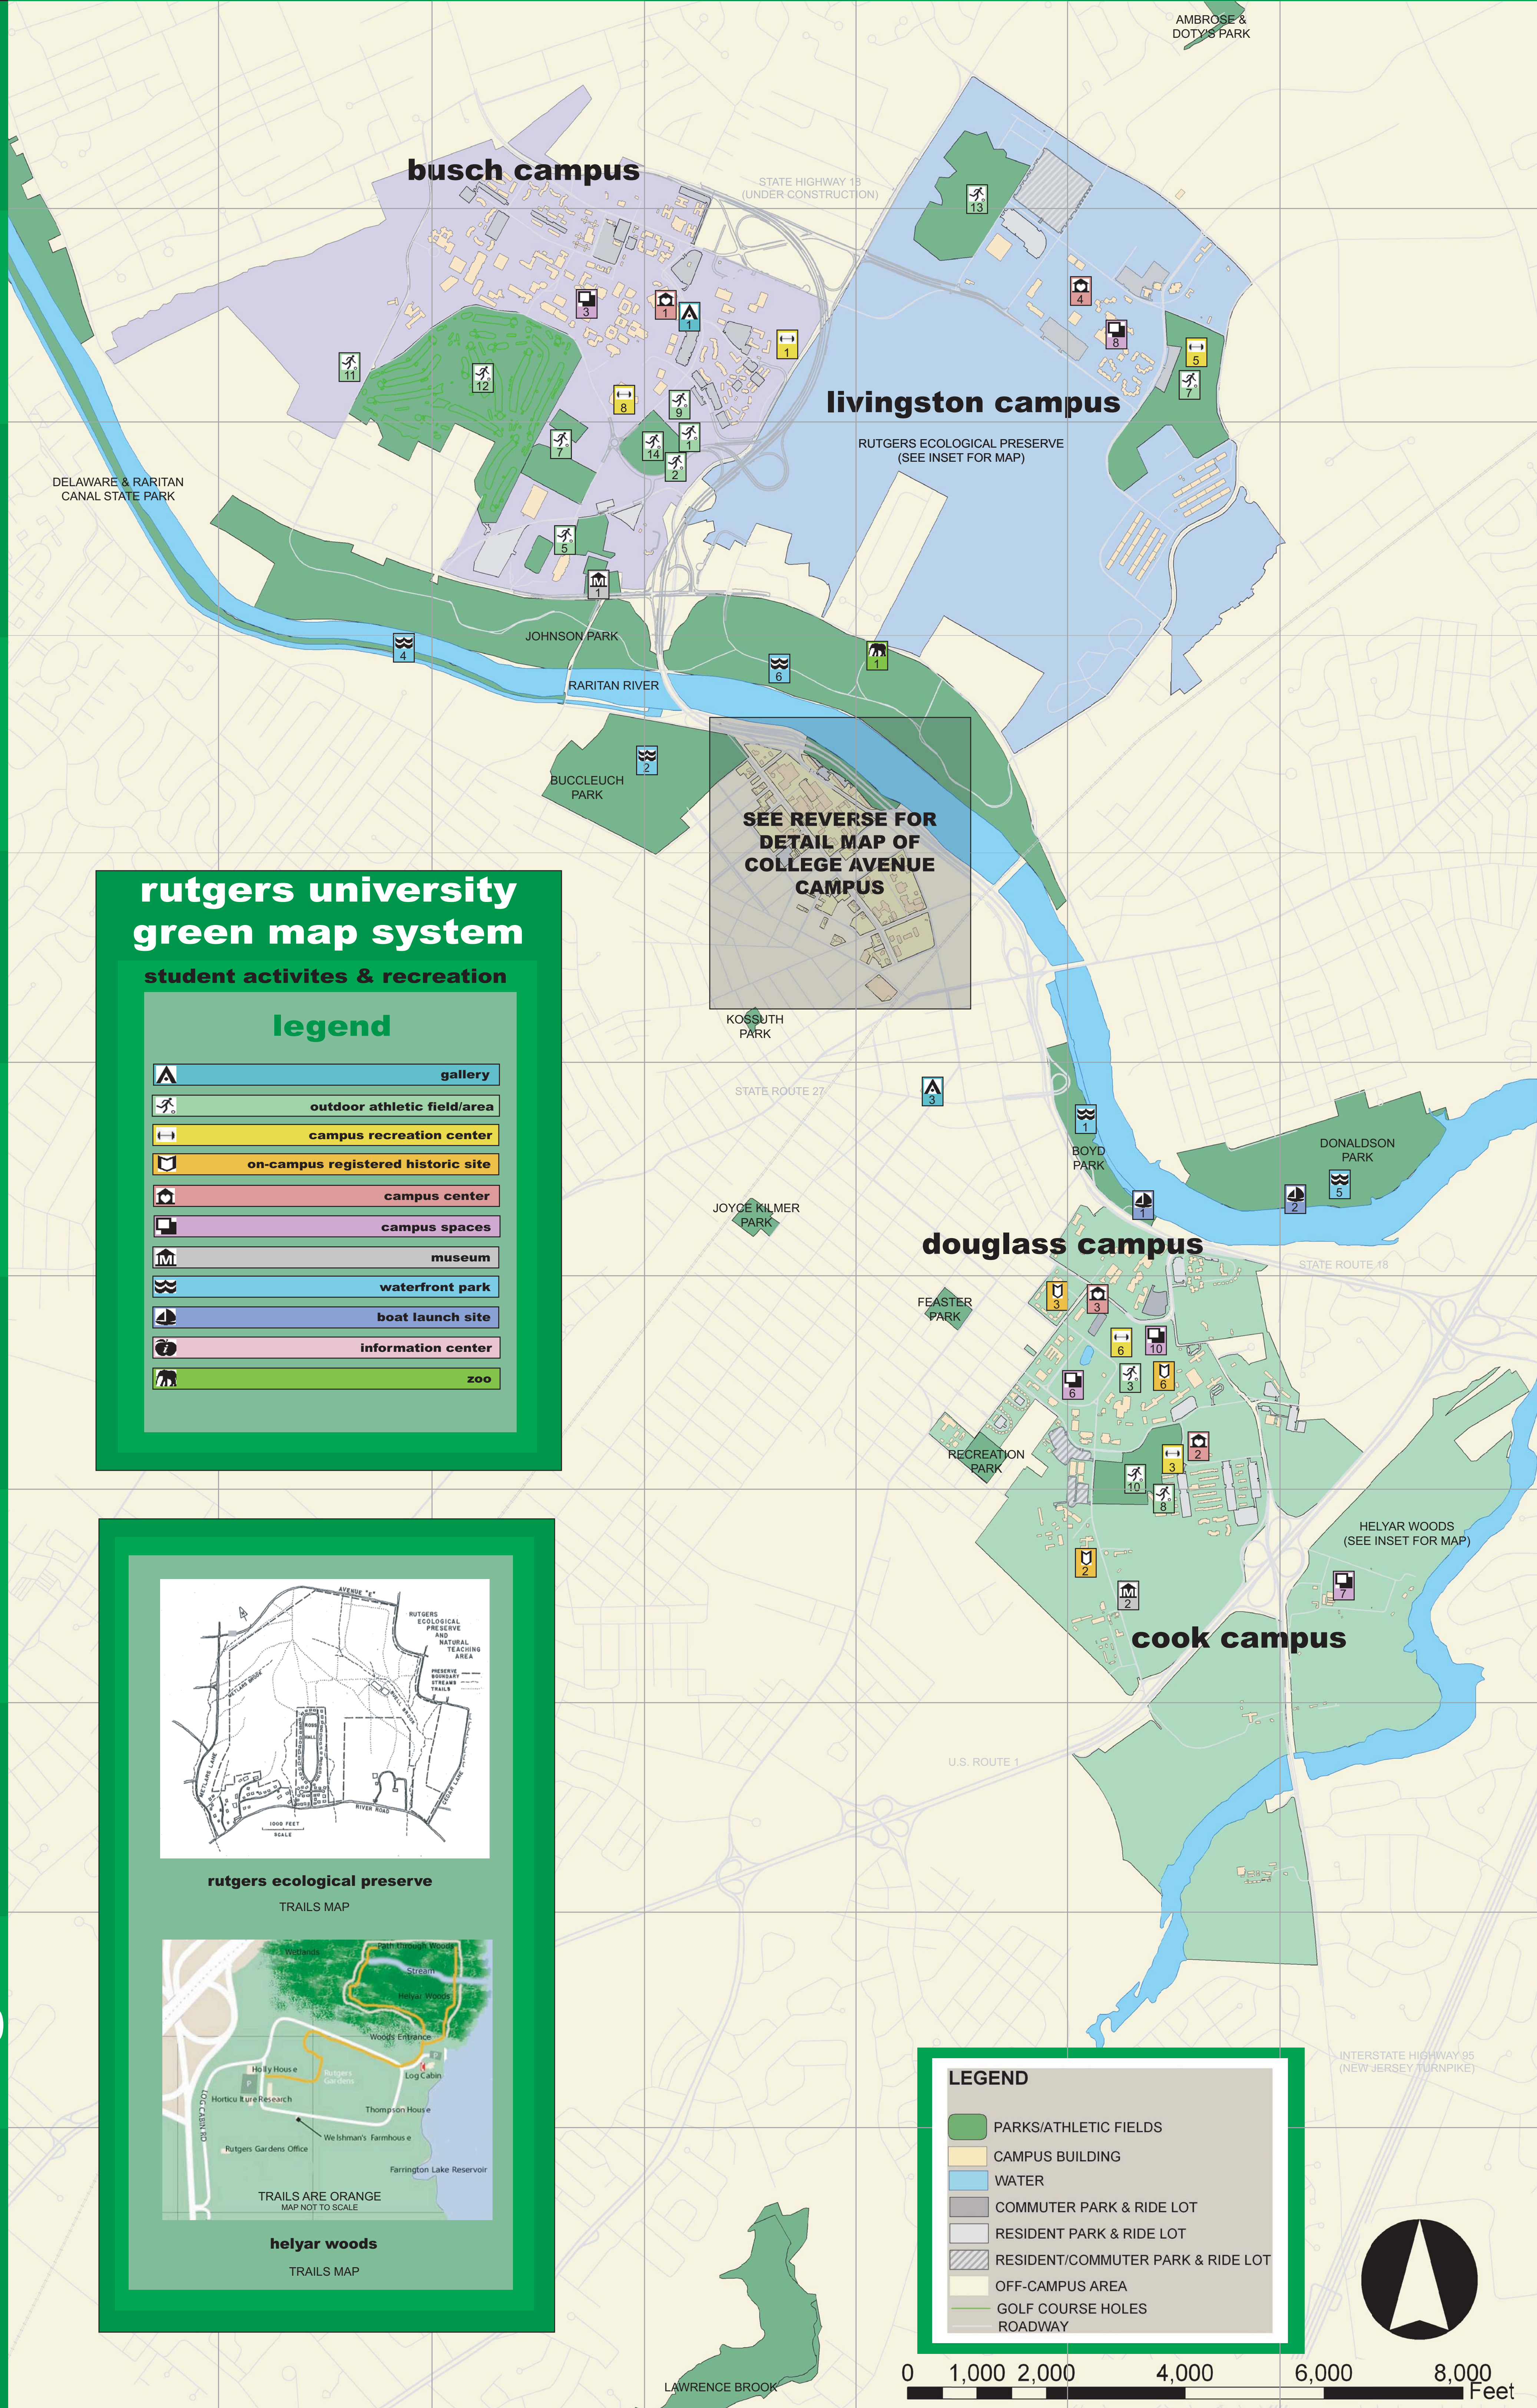

2

3

4

5

6

7

8

9

10

11

rutgers university green map system

student activities & recreation

legend

- gallery
- outdoor athletic field/area
- campus recreation center
- on-campus registered historic site
- campus center
- campus spaces
- museum
- waterfront park
- boat launch site
- information center
- zoo

SEE REVERSE FOR
DETAIL MAP OF
COLLEGE AVENUE
CAMPUS

rutgers ecological preserve

TRAILS MAP

helyar woods

TRAILS MAP

LEGEND

- PARKS/ATHLETIC FIELDS
- CAMPUS BUILDING
- WATER
- COMMUTER PARK & RIDE LOT
- RESIDENT PARK & RIDE LOT
- RESIDENT/COMMUTER PARK & RIDE LOT
- OFF-CAMPUS AREA
- GOLF COURSE HOLES
- ROADWAY